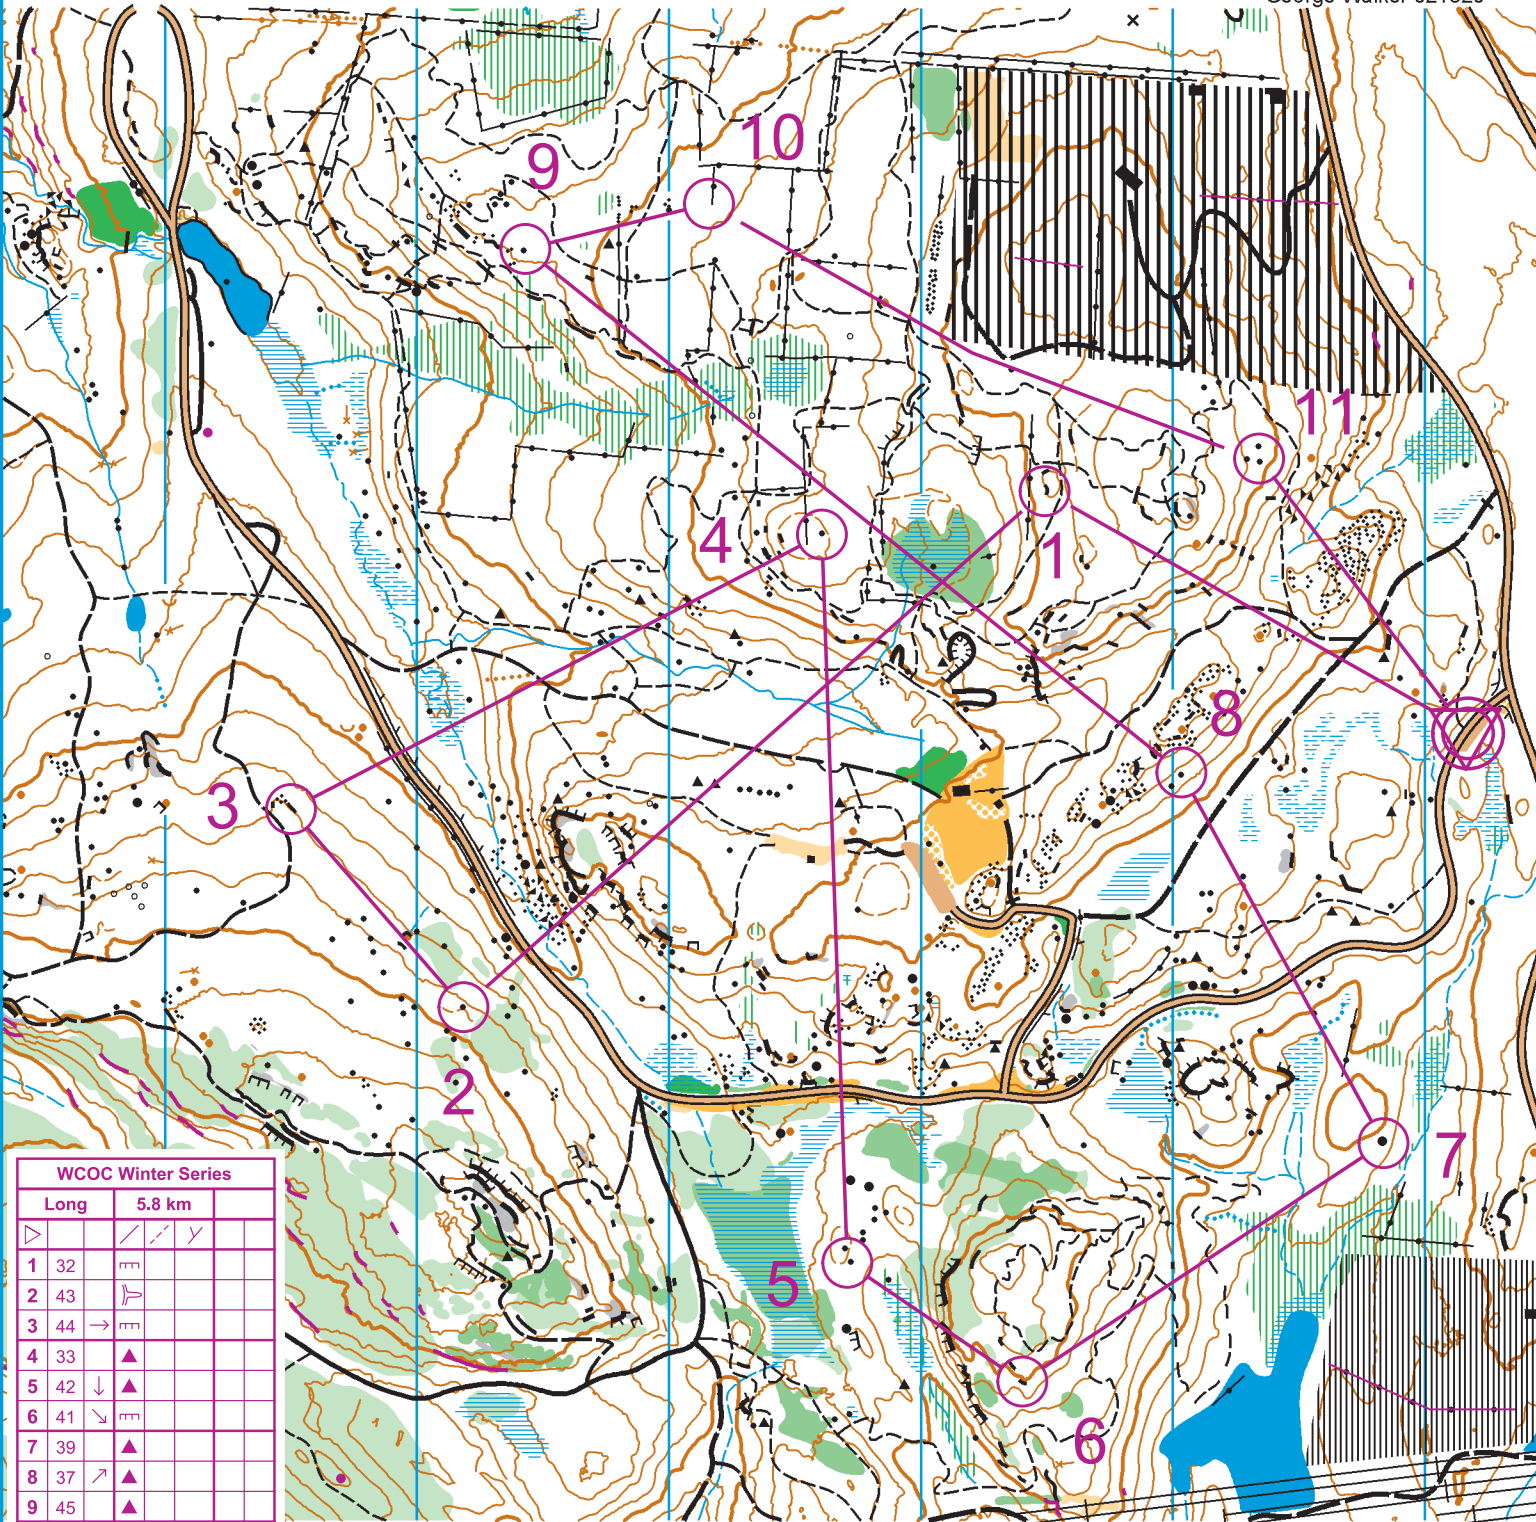

Hurd State Park

East Hampton, CT
1:7500; 5m Contours

Western Connecticut
Orienteering Club
George Walker 021320

WCOO Winter Series			
Long	5.8 km		
1	32	/ / y	
2	43	mm	
3	44	→ mm	
4	33	▲	
5	42	↓ ▲	
6	41	↘ mm	
7	39	▲	
8	37	↗ ▲	
9	45	▲	
10	46	↗	↓
11	31	↓	▲

○ × 340 m ○