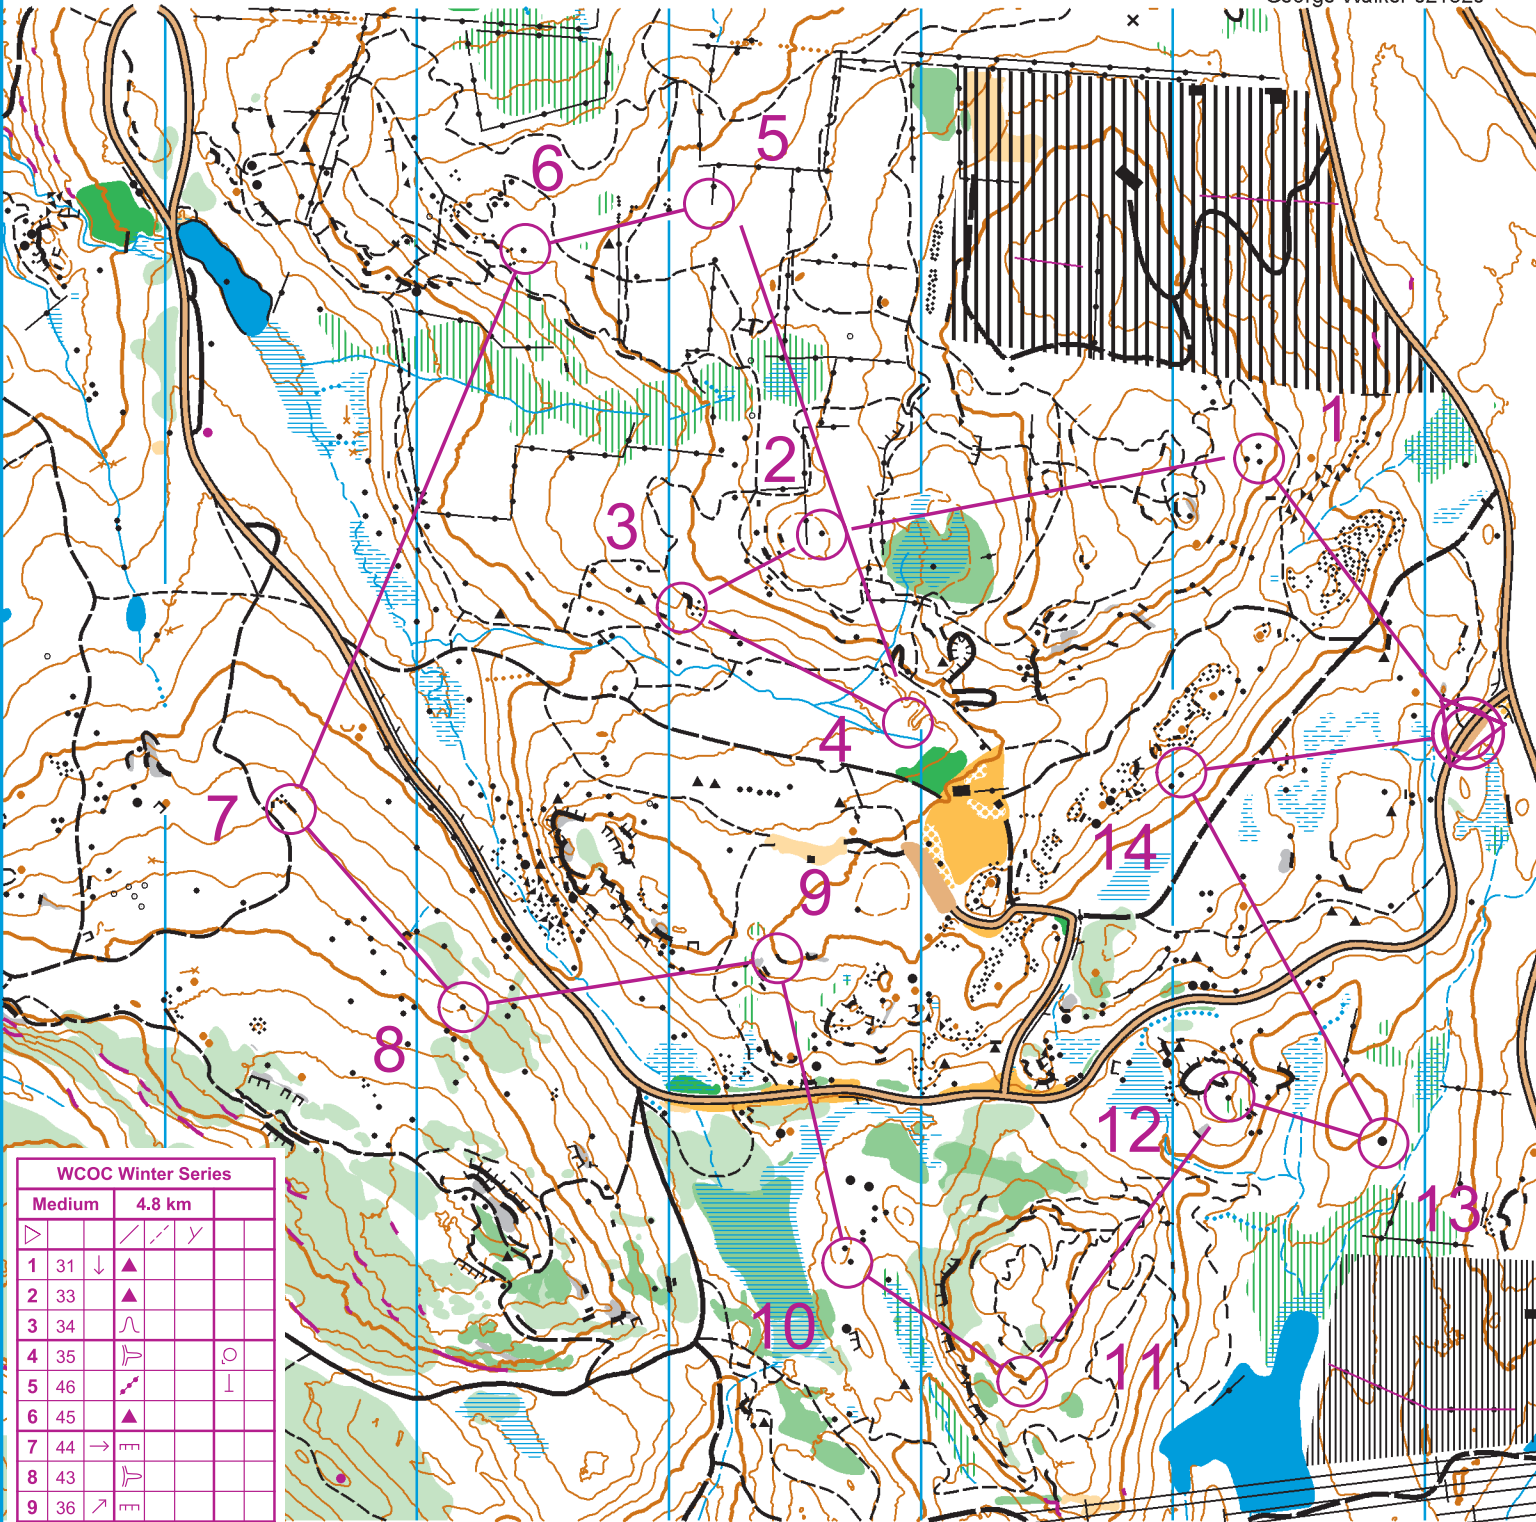

Hurd State Park

East Hampton, CT
1:7500; 5m Contours

Western Connecticut
Orienteering Club
George Walker 021320

WCOC Winter Series			
Medium	4.8 km		
1	31	↓ ▲	
2	33	▲	
3	34	∩	
4	35	∩	○
5	46	↗	⊥
6	45	▲	
7	44	→ ∩	
8	43	∩	
9	36	↗ ∩	
10	42	↓ ▲	
11	41	↘ ∩	
12	40	▲	
13	39	▲	
14	37	↗ ▲	

○ 290 m ○