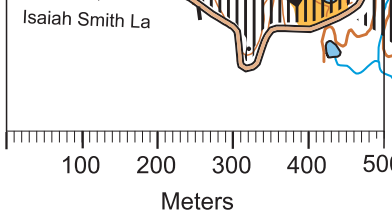

Five Ponds

ORIENTEERING MAP

a portion of the
White Memorial Foundation
and environs, Litchfield, CT