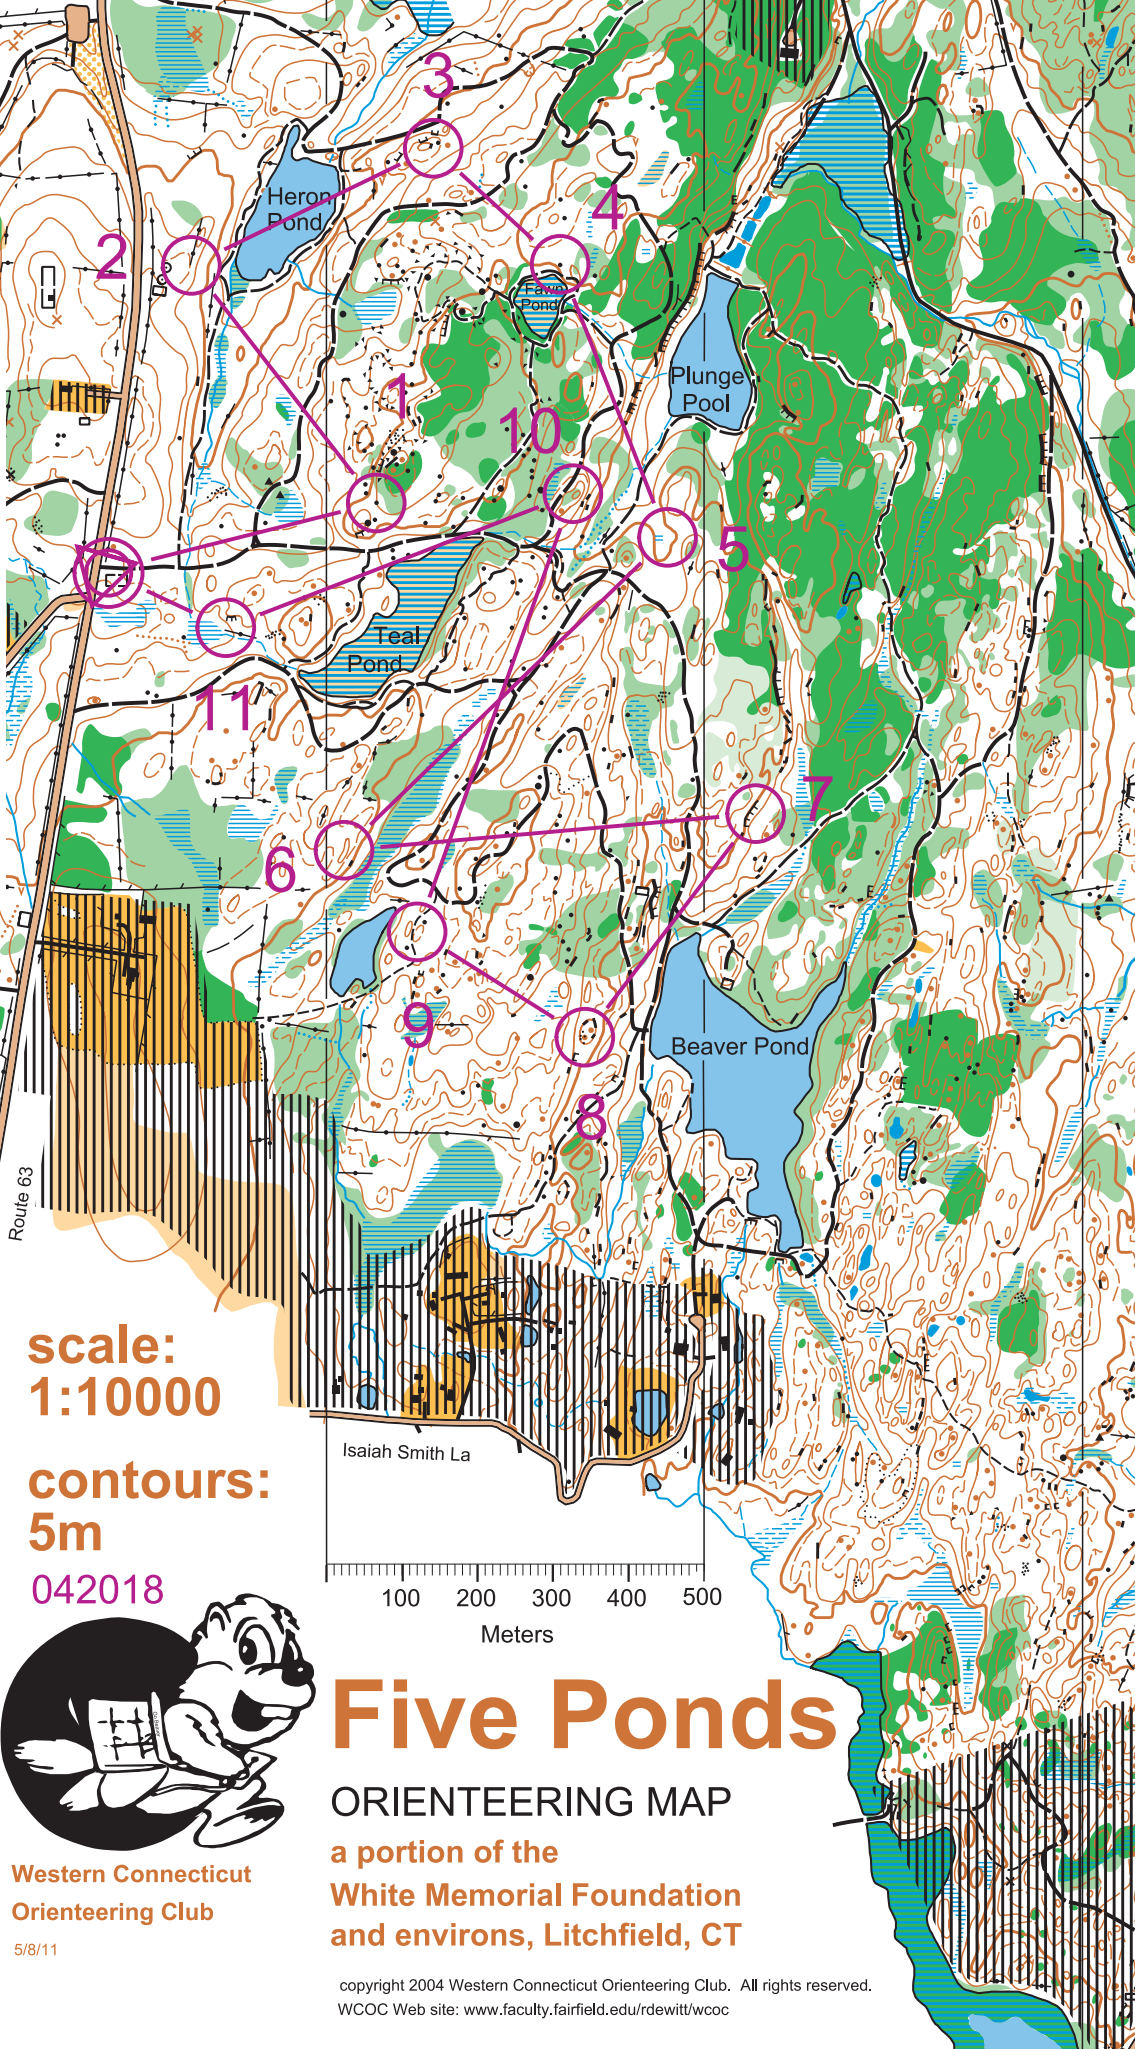

**5 Ponds Winter Courses**

Medium	4.8 km		
1	45	▲	1.5m
2	32	↗	┆
3	34	○	○
4	36	▲	1.3m
5	38	≡	○
6	42	○	
7	39	≡	┆
8	40	↙ •	
9	41	→	○
10	37	○	
11	44	↗	┆

170 m

scale:  
1:10000

contours:  
5m

042018

Western Connecticut  
Orienteering Club

5/8/11

# Five Ponds

ORIENTEERING MAP

a portion of the  
White Memorial Foundation  
and environs, Litchfield, CT