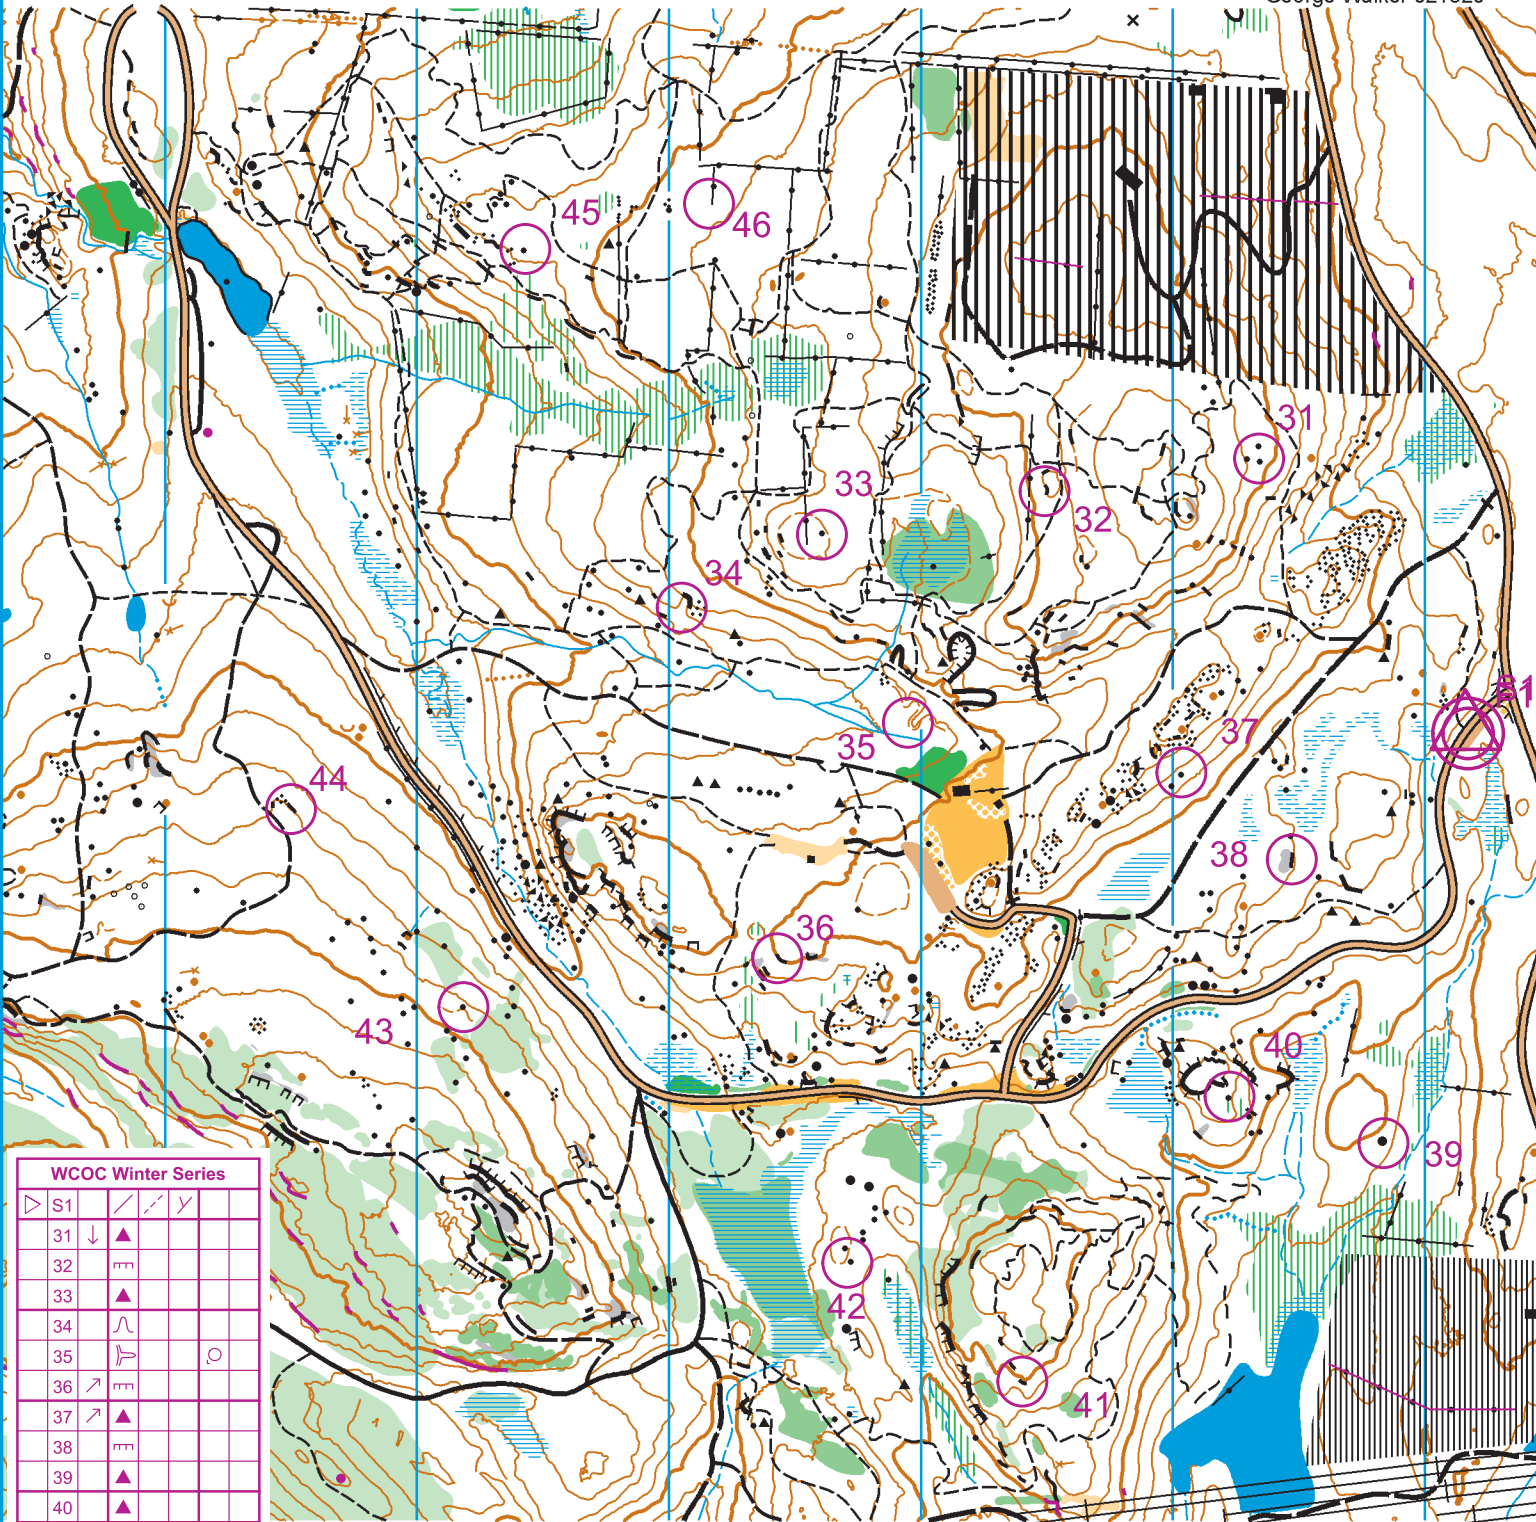

Hurd State Park

East Hampton, CT
1:7500; 5m Contours

Western Connecticut
Orienteering Club
George Walker 021320

WCOC Winter Series			
Symbol	S1	Symbol	Symbol
31	↓ ▲		
32	▬		
33	▲		
34	∩		
35	∩	○	
36	↗ ▬		
37	↗ ▲		
38	▬		
39	▲		
40	▲		
41	∩ ▬		
42	↓ ▲		
43	∩		
44	→ ▬		
45	▲		
46	↗		⊥